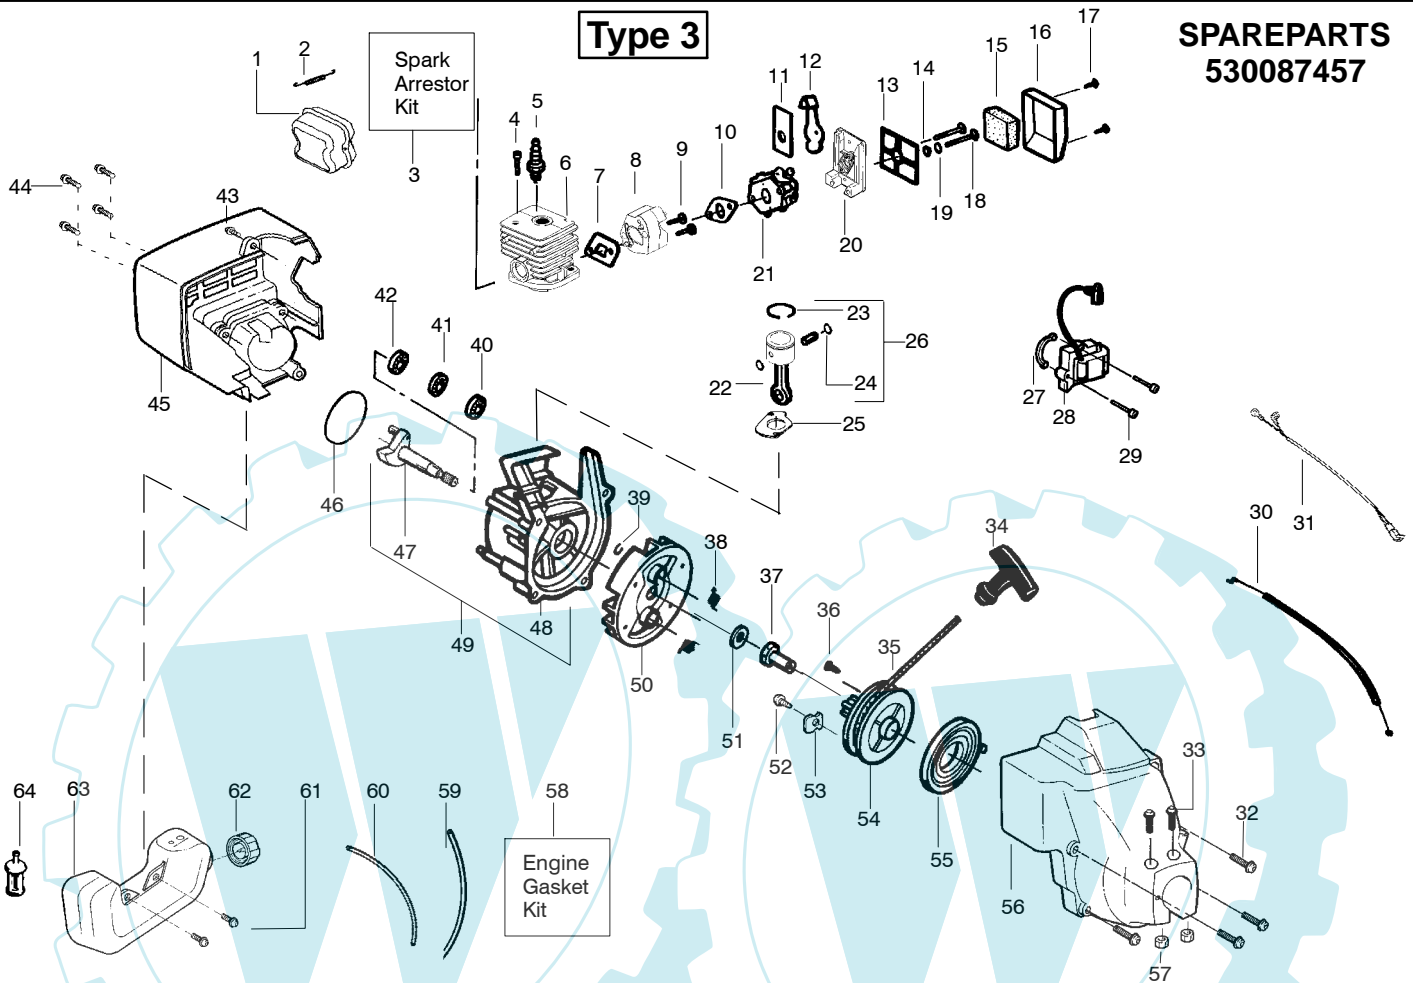

**SPAREPARTS
530087457**

Type 3

Ref.	Part No.	Description	Ref.	Part No.	Description	Ref.	Part No.	Description
1.	530071396	Kit - Muffler	25.	530071257	Gasket - Cylinder (kit)	48.	530012491	Assy - Crankcase (Incl 40-42)
2.	530042088	Spring - Muffler	26.	530069987	Kit - Piston (Incl. 23, 24)	49.	530071360	Assy - C'case & C'shaft (Incl.39,47,48)
3.	530071391	Kit - Spark Arrestor	27.	530036145	Spacer - Ignit. Module	50.	530069886	Assy - Flywheel
4.	530015953	Screw	28.	530039163	Ignition Module	51.	530015828	Washer - Flat
5.	Champion	Spark Plug (RCJ 6Y)	29.	530015954	Screw	52.	530016224	Screw
6.	530069757	Kit - Cylinder	30.	530036744	Assy - Throttle Cable	53.	530053985	Retainer - Pulley
7.	530071257	Gasket - Adpt(kit)	31.	530047278	Assy - Switch Wire	54.	530069400	Kit - Starter Pulley (Incl. 36)
8.	530056403	Carb. Adaptor	32.	530015810	Screw	55.	530042085	Starter Spring
9.	530016014	Screw	33.	530015767	Screw	56.	530053697	Assy - Fan Housing
10.	530071257	Gasket - Carb. (kit)	34.	530027569	Starter Handle	57.	530015768	Locknut
11.	530038747	Choke Plate	35.	530069232	Kit - Rope	58.	530071257	Kit - Engine Gasket (Incl. 7,10,25,46)
12.	530038686	Choke Shutter	36.	530016080	Screw	59.	530069216	Kit - Fuel Line
13.	530036569	Filter Plate	37.	530027953	Drive Coupling	60.	530069247	Kit - Fuel Line
14.	530015254	Washer	38.	530023817	Starter Dog Spring	61.	530016379	Retainer
15.	530036575	Air Filter Foam	39.	530015941	Retain. Ring - C'shaft	62.	530014347	Assy - Fuel Cap
16.	530036568	Air Filter Cover	40.	530055728	Outer Bearing	63.	530056731	Assy - Fuel Tank
17.	530015880	Screw	41.	530071615	Kit - C'case Seal	64.	530095646	Assy - Fuel Pickup
18.	530016353	Screw	42.	530032125	Inner Bearing			
19.	530015852	Choke Spacer	43.	530015934	Screw			
20.	530052431	Air Box	44.	530015810	Screw			
21.	---	Kit - Carburetor Ass'y. (WA - 226)	45.	530057026	Rear Shroud			
	530071635	(WT - 631)	46.	530071257	O - ring - C'case(kit)			
22.	530069615	Assy - Connecting Rod	47.	530054753	Assy - Crankshaft			
23.	530012472	Piston Ring						
24.	530015162	Piston Pin Retainer						

✓ = NEW PART NUMBER FOR THIS IPL

* = REFER TO THE SERVICE REFERENCE INDICATED FOR MORE INFORMATION. (LOCATED AT END OF IPL)