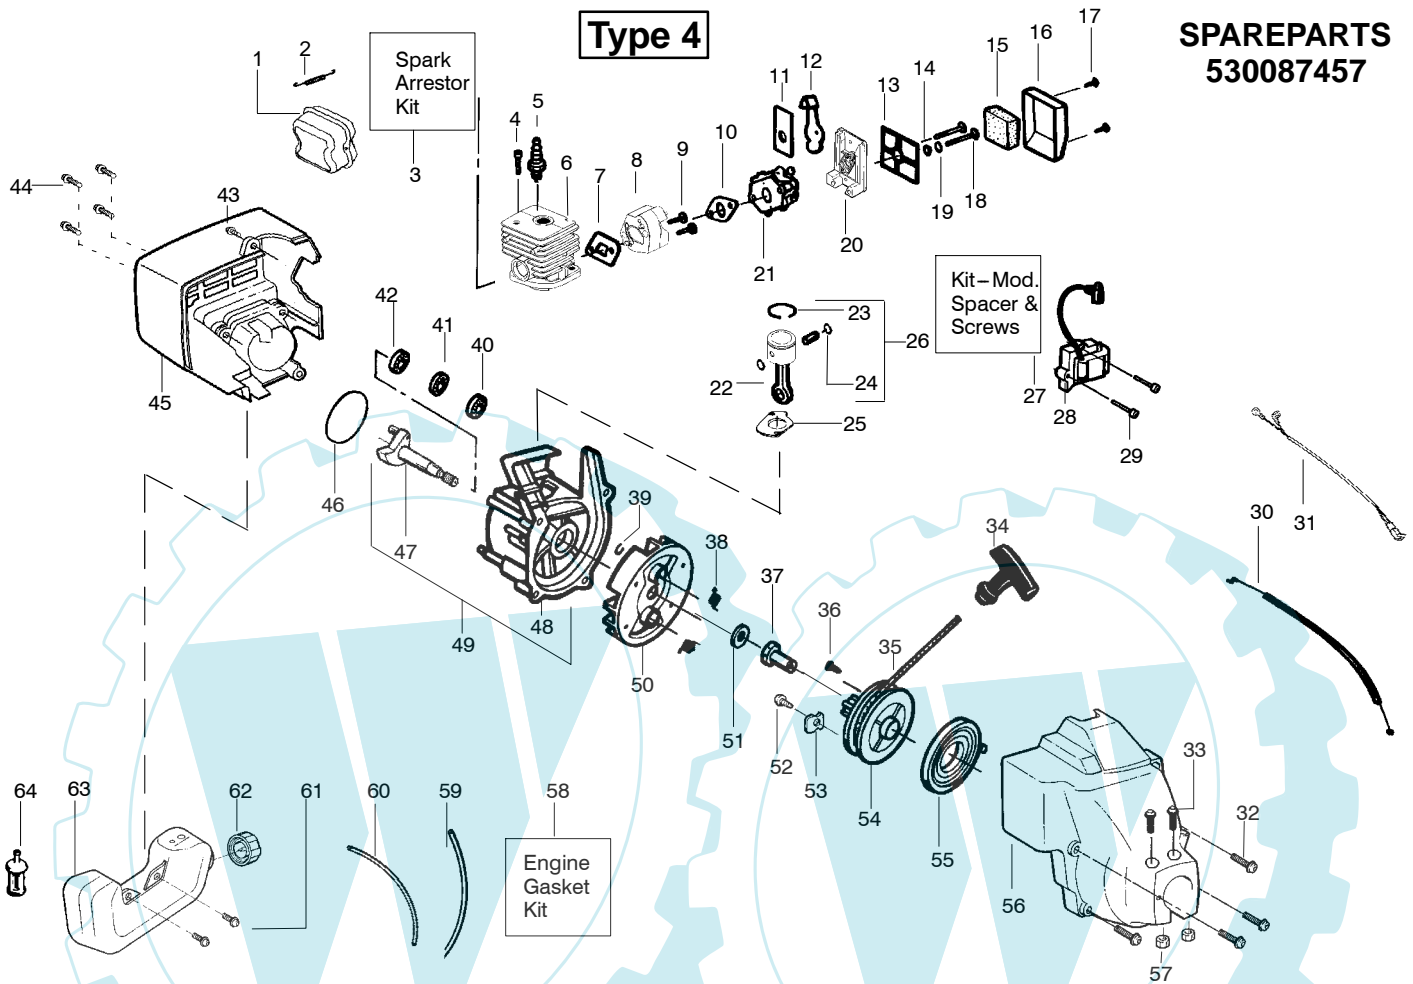

Type 4

SPAREPARTS 530087457

Ref.	Part No.	Description	Ref.	Part No.	Description	Ref.	Part No.	Description
1.	530071396	Kit-Muffler	25.	530071257	Gasket-Cylinder(kit)	48.	530071627	Assy-Crankcase (Incl 40-42)
2.	530042088	Spring-Muffler	26.	530069987	Kit-Piston (Incl. 23, 24)	49.	530071624	Assy-C'case & C'shaft (Incl.39,47,48)
3.	530071391	Kit-Spark Arrestor	27.	530071731	Kit-Spacer/Screws	50.	530069886	Assy-Flywheel
4.	530015953	Screw	28.	530039163	Ignition Module	51.	530015828	Washer-Flat
5.	Champion	Spark Plug (RCJ 6Y)	29.	530016357	Screw	52.	530016224	Screw
6.	530069757	Kit-Cylinder	30.	530036744	Assy-Throttle Cable	53.	530053985	Retainer-Pulley
7.	530071257	Gasket-Adpt(kit)	31.	530047278	Assy-Switch Wire	54.	530069400	Kit-Starter Pulley (Incl. 36)
8.	530057634	Carb. Adaptor	32.	530015810	Screw	55.	530042085	Starter Spring
9.	530016014	Screw	33.	530015767	Screw	56.	530053697	Assy-Fan Housing
10.	530071257	Gasket-Carb. (kit)	34.	530027569	Starter Handle	57.	530015768	Locknut
11.	530038747	Choke Plate	35.	530069232	Kit-Rope	58.	530071257	Kit-Engine Gasket (Incl. 7,10,25,46)
12.	530038686	Choke Shutter	36.	530016392	Screw	59.	530069216	Kit-Fuel Line
13.	530036569	Filter Plate	37.	530027953	Drive Coupling	60.	530069247	Kit-Fuel Line
14.	530015254	Washer	38.	530023817	Starter Dog Spring	61.	530016379	Retainer
15.	530036575	Air Filter Foam	39.	530015941	Retain. Ring-C'shaft	62.	530014347	Assy-Fuel Cap
16.	530036568	Air Filter Cover	40.	530055728	Outer Bearing	63.	530056731	Assy-Fuel Tank
17.	530016349	Screw	41.	530071615	Kit-C'case Seal	64.	530095646	Assy-Fuel Pickup
18.	530016393	Screw	42.	530032125	Inner Bearing			
19.	530015852	Choke Spacer	43.	530015934	Screw			
20.	530052431	Air Box	44.	530015810	Screw			
21.	530071635	Kit-Carburetor Ass'y. (WT-631)	45.	530057026	Rear Shroud			
22.	530069615	Assy-Connecting Rod	46.	530071257	O-ring-C'case(kit)			
23.	530012472	Piston Ring	47.	530054753	Assy-Crankshaft			
24.	530015162	Piston Pin Retainer						

✓ = NEW PART NUMBER FOR THIS IPL

★ = REFER TO THE SERVICE REFERENCE INDICATED FOR MORE INFORMATION. (LOCATED AT END OF IPL)