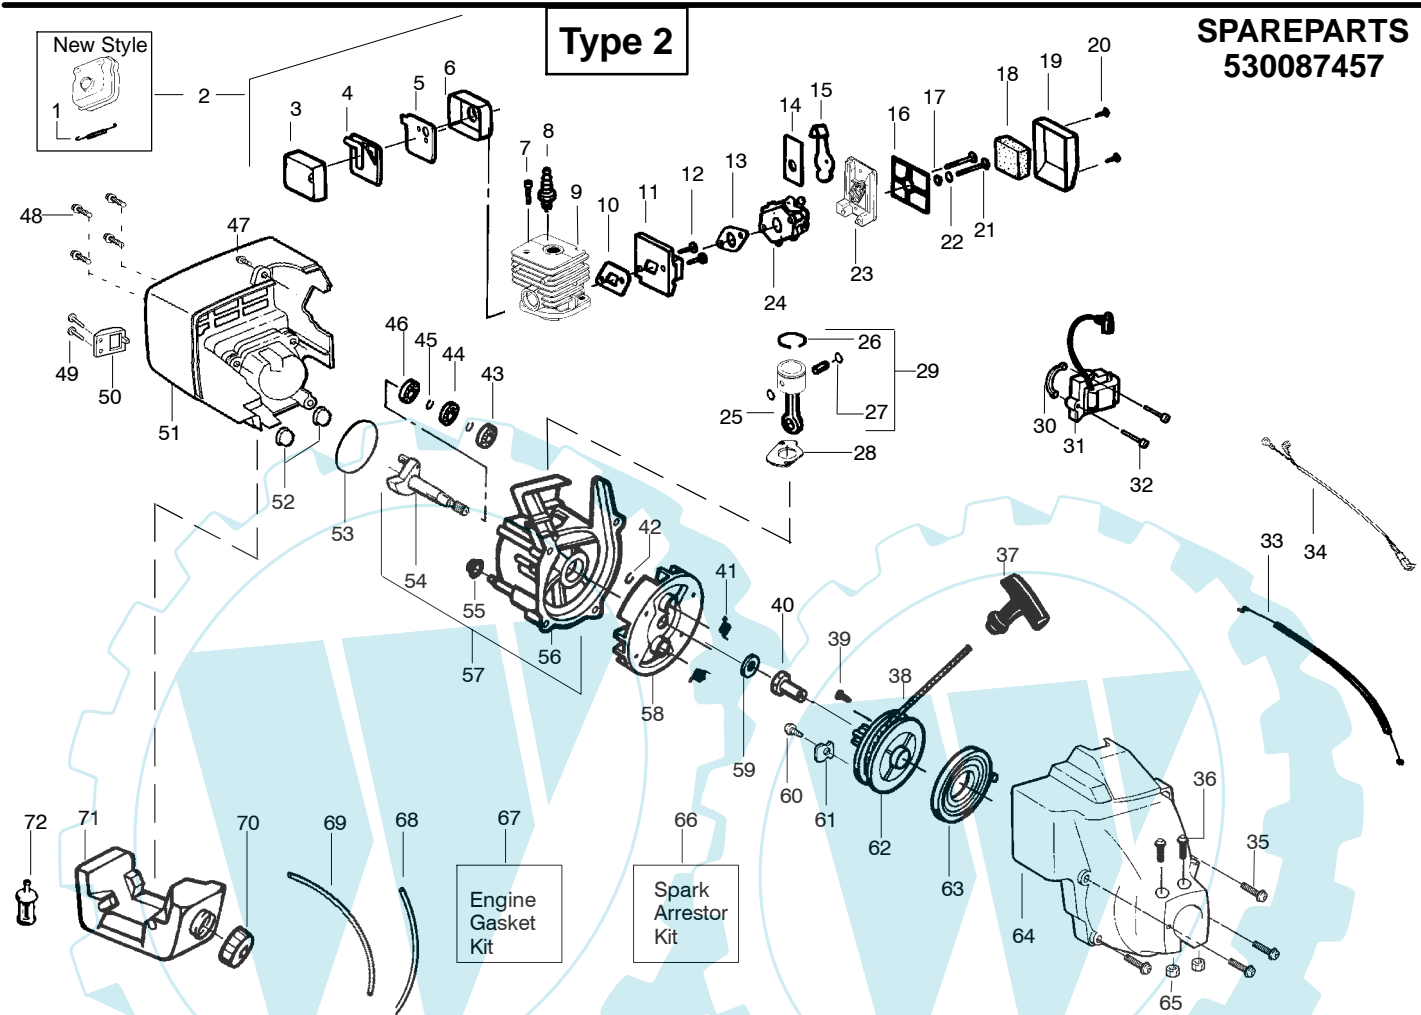

✓ = NEW PART NUMBER FOR THIS IPL * = REFER TO THE SERVICE REFERENCE INDICATED FOR MORE INFORMATION. (LOCATED AT END OF IPL)

10

2003:3
Last Updated
12/30/03
T 240

SPAREPARTS
530087457

Ref.	Part No.	Description	Ref.	Part No.	Description	Ref.	Part No.	Description
1.	-	Muffler Spring	24.	530069754	Carburetor Ass'y. Kit	51.	530049707	Rear Shroud
	530016197	Old Style			(Includes Limiter Cap)	52.	530036793	Isolator-Shroud
	530042088	New Style	25.	*****	Connecting Rod Ass'y.	53.	*****	Gasket-C'case(kit)
2.	-	Muffler Kit	26.	530012472	Piston Ring	54.	530014532	Crankshaft Ass'y.
		(Incls. 3-6)	27.	530015162	Piston Pin Retainer	55.	530053725	Isolator-Crankcase
	530069989	Old Style	28.	*****	Gasket-Cylinder(kit)	56.	530014861	Crankcase Ass'y.
	530071390	New Style	29.	*****	Piston Kit			(Incl 43-46)
3.	530036578	Muffler Body	30.	530036145	Spacer-Ignit. Module	57.	530014729	C'case & C'shaft Assy.
4.	530053500	Muffler Baffle-Exit	31.	530039163	Ignition Module			(Incl.42,54,56)
5.	530053499	Muffler Baffle-First	32.	530015954	Screw	58.	530069886	Flywheel Ass'y.
6.	530036577	Muffler Cover	33.	530036744	Throttle Cable Ass'y.	59.	530015828	Washer-Flat
7.	530015953	Screw	34.	530047278	Switch Wire Ass'y.	60.	530016224	Screw
8.	Champion	Spark Plug (RCJ 6Y)	35.	530015810	Screw	61.	530053985	Retainer-Pulley
9.	*****	Cylinder Kit	36.	530015767	Screw	62.	530069400	Starter Pulley Kit
10.	*****	Gasket-Adpt(kit)	37.	530027569	Starter Handle			(Incl. 39)
11.	530055459	Carb. Adaptor	38.	530069232	Rope Kit	63.	530042085	Starter Spring
12.	530016014	Screw	39.	530016080	Screw	64.	530053697	Fan Housing Ass'y.
13.	*****	Gasket-Carb.(kit)	40.	530027953	Drive Coupling	65.	530015768	Locknut
14.	530038747	Choke Plate	41.	530023817	Starter Dog Spring	66.	-	Spark Arrestor Kit
15.	530038686	Choke Shutter	42.	530015941	Retain. Ring-C'shaft			Old Style
16.	530036569	Filter Plate	43.	530032124	Outer Bearing			New Style
17.	530015254	Washer	44.	530019179	C'case Seal	67.	*****	Engine Gasket Kit
18.	530036575	Air Filter Foam	45.	530015945	RetainerRing-C'case			(Incl. 10,13,28,53)
19.	530036568	Air Filter Cover	46.	530032125	Inner Bearing	68.	530069216	Kit-Fuel Line
20.	530015880	Screw	47.	530015934	Screw	69.	530069247	Kit-Fuel Line
21.	530016353	Screw	48.	530015810	Screw	70.	530014347	Fuel Cap Ass'y.
22.	530015852	Choke Spacer	49.	530015675	Screw	71.	530049299	Fuel Tank Ass'y.
23.	530052431	Air Box	50.	530037045	Muffler Guard	72.	530095646	Fuel Pickup Ass'y.