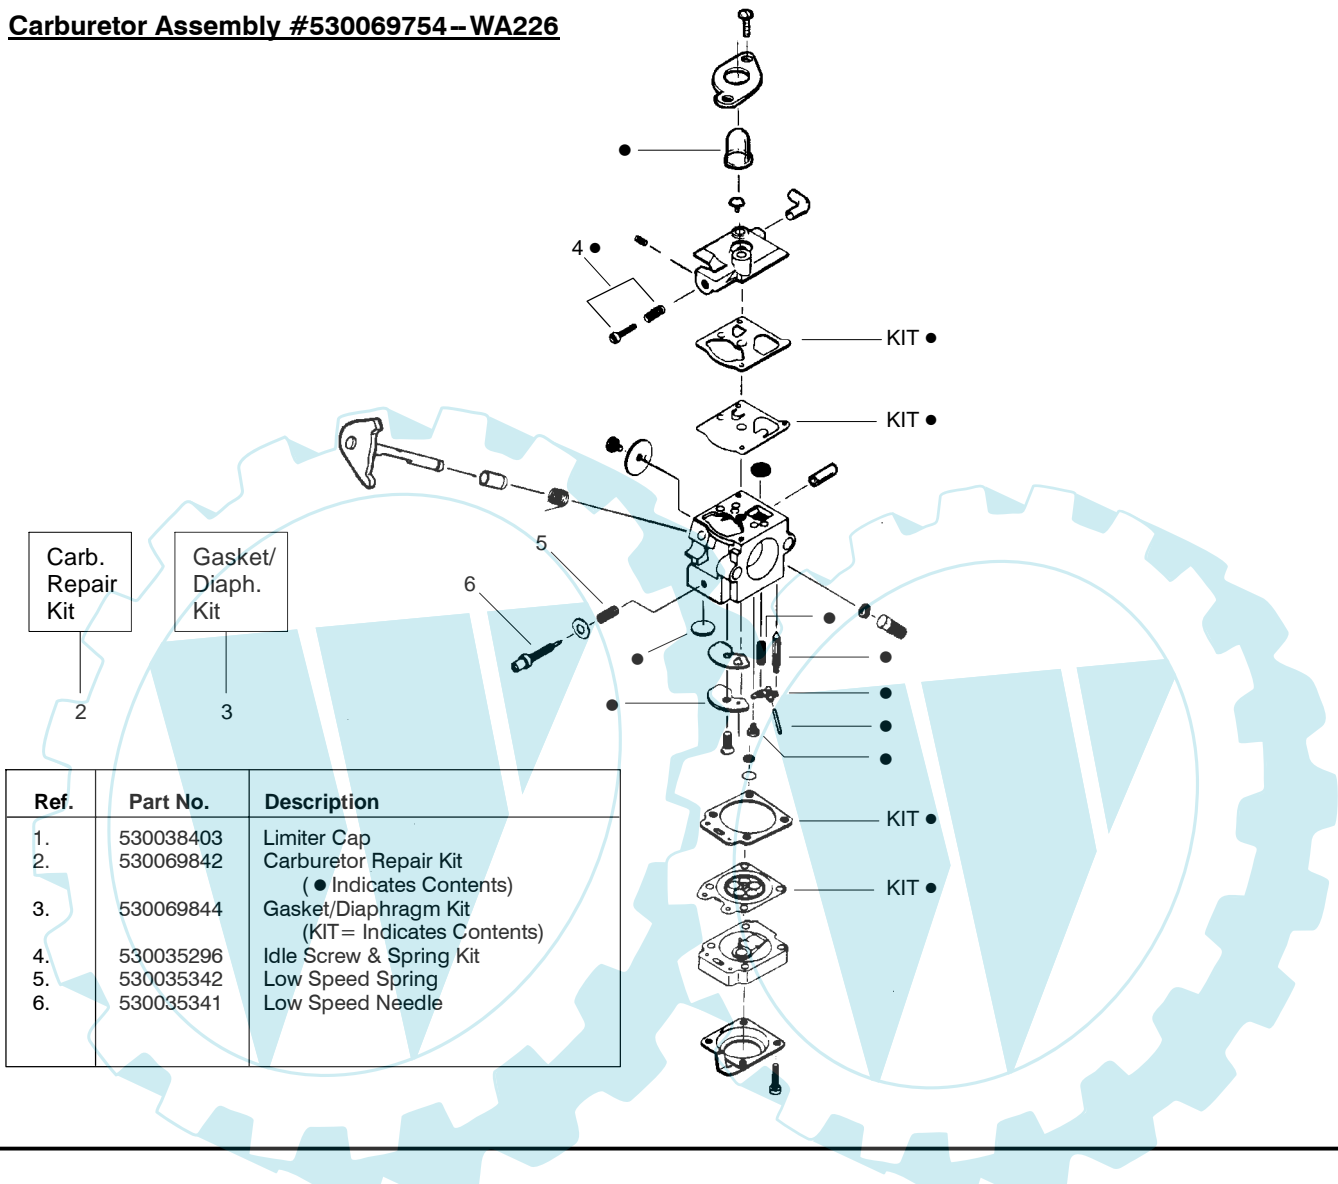

✓ = NEW PART NUMBER FOR THIS IPL

★ = REFER TO THE SERVICE REFERENCE INDICATED FOR MORE INFORMATION. (LOCATED AT END OF IPL)

Carburetor Assembly #530069754--WA226

Carb. Repair Kit
2

Gasket/Diaph. Kit
3

Ref.	Part No.	Description
1.	530038403	Limiter Cap
2.	530069842	Carburetor Repair Kit (● Indicates Contents)
3.	530069844	Gasket/Diaphragm Kit (KIT= Indicates Contents)
4.	530035296	Idle Screw & Spring Kit
5.	530035342	Low Speed Spring
6.	530035341	Low Speed Needle