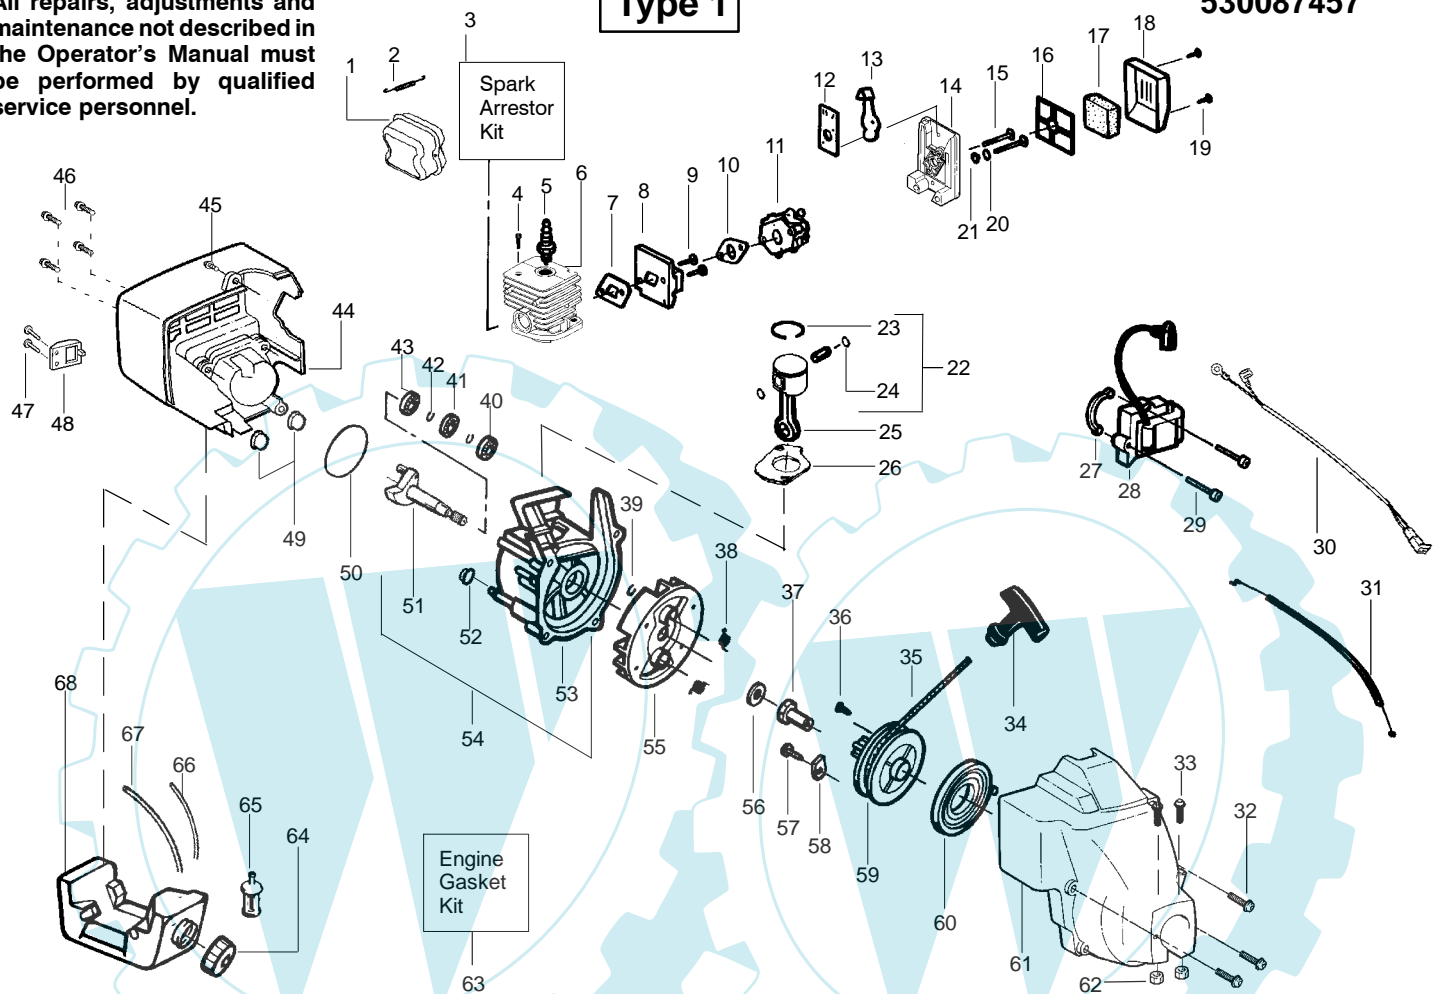

**SPAREPARTS
530087457**

Type 1

Ref.	Part No.	Description	Ref.	Part No.	Description	Ref.	Part No.	Description
1.	530069660	Kit - Muffler (incl. 2,3)	25.	*****	Kit-Conn. Rod Ass'y.	51.	530054753	Assy-Crankshaft
2.	530042088	Spring-Muffler	26.	*****	Gasket-Cylinder (Kit)	52.	530036792	Isolator-C'Case
3.	530071391	Kit-Spark Arrestor	27.	530036145	Spacer-Module	53.	530012491	Assy-Crankcase (Incl. 40-43)
4.	530015953	Screw-Cylinder	28.	530039163	Module-Ignition	54.	530071360	Assy-C'case & C'shaft (Incl. 39,51,53)
5.	Champion	Spark Plug (RCJ 6Y)	29.	530015954	Screw	55.	530069886	Assy-Flywheel
6.	*****	Kit - Cylinder	30.	530047278	Assy-Switch Wire	56.	530015828	Washer-Flat
7.	*****	Gasket-Cyl./Carb.(Kit)	31.	530036744	Assy-Throttle Cable	57.	530015775	Screw
8.	530055459	Adaptor-Carb.	32.	530015810	Screw	58.	530053985	Retainer-Pulley
9.	530016014	Screw	33.	530016072	Screw	59.	530069400	Kit-Starter Pulley (Incl. 36)
10.	*****	Gasket-Carb. (Kit)	34.	530027569	Handle-Starter	60.	530042085	Spring-Starter
11.	530069754	Kit - Carburetor Ass'y (Incl. Limiter Cap)	35.	530069232	Kit - Rope	61.	530071527	Assy. - Fan Housing
12.	530038747	Plate-Choke Mounting	36.	530016326	Screw	62.	530015768	Nut
13.	530038686	Shutter-Choke	37.	530027953	Coupling-Drive	63.	*****	Kit-Engine Gasket (Incl. 7,10,26,50)
14.	530052431	Box-Air	38.	530023817	Spring-Starter Dog	64.	530014347	Assy-Fuel Cap
15.	530016353	Screw	39.	530015941	Retain. Ring-C'shaft	65.	530095646	Assy-Fuel Pickup
16.	530036569	Plate - Filter Support	40.	530055728	Bearing-Outer	66.	530069216	Kit-Fuel Line
17.	530036575	Air Filter- Foam	41.	530019264	Seal-C'case	67.	530069247	Kit-Fuel Line
18.	530036568	Cover-Air Filter	42.	530015945	Retainer Ring-C'case	68.	530049299	Assy-Fuel Tank (Incl. cap, lines,filter)
19.	530015880	Screw	43.	530032125	Bearing-Inner			
20.	530015852	Spacer-Choke	44.	530049707	Shroud-Rear			
21.	530015254	Washer	45.	530015934	Screw			
22.	*****	Kit - Piston (Incl. 23, 24 & Pin)	46.	530015810	Screw			
23.	530055120	Ring-Piston	47.	530015765	Screw			
24.	530015162	Ret.-Piston Pin	48.	530037045	Guard-Muffler			
			49.	530036793	Isolator-Shroud			
			50.	*****	O-Ring-C'case/Shrd (Kit)			

✓ = NEW PART NUMBER FOR THIS IPL   * = REFER TO THE SERVICE REFERENCE INDICATED FOR MORE INFORMATION. (LOCATED AT END OF IPL)